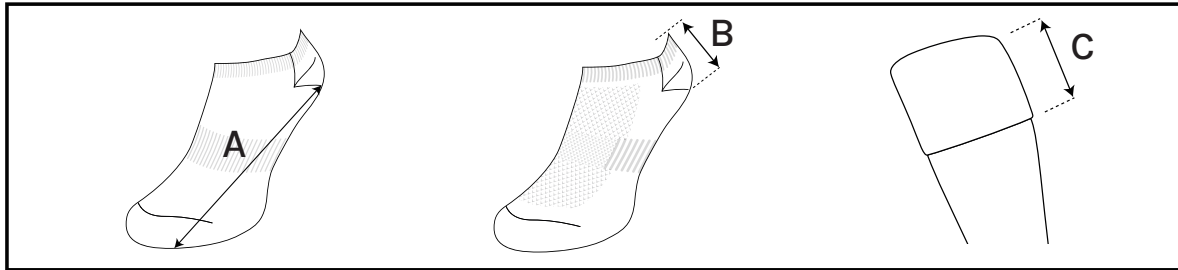

Front Side

Back Side

SIZES	KIDS SIZES		ADULT SIZES				
	XS	S	M	L	XL	2XL	
	UK	8-11	12-2	3-6	7-10	10-13	13-15
AU / UK	9-12	13-3	2-8	8-11	11-14	14+	

STYLE	POINT OF MEASURE	REF.	TOL. +/-	FINISHED MEASUREMENTS (CM)					
All Designs	Foot Length at Sole	A	0.5 cm	13.5	15	16.5	18	19.5	21
1. APSO007 - PED 2. APSO010 - TRAINING PED	Leg length at Back From heel point to top opening	B	0.5 cm	5	5	5.5	5.5	6	6
3. APSO001 - ANKLE 4. APSO008 - TRAINING ANKLE	Leg length at Back From heel point to top opening	B	0.5 cm	7.5	8	8.5	9	9.5	10
5. APSO013 - QUARTER CREW 6. APSO012 - TRAINING QUARTER CREW	Leg length at Back From heel point to top opening	B	0.5 cm	10.5	11	11.5	12	12.5	13
7. APSO002 - CREW 8. APSO009 - TRAINING CREW	Leg length at Back From heel point to top opening	B	0.5 cm	15	17	19	21	23	23
9. APSO014 - BASKETBALL 10. APSO015 - TRAINING BASKETBALL	Leg length at Back From heel point to top opening	B	0.5 cm	N/A	N/A	24	26	28	28
11. APSO003 - TURNOVER 12. APSO005 - TURNOVER CUT OFF	Leg length at Back Sock: From heel to top opening after cuff turnover Cut of sock: From bottom opening to top opening after cuff turnover	B	0.5 cm	24	27	35	43	43	43
13. APSO004 - PULL UP 14. APSO006 - PULL UP CUT OFF	Leg length at Back Sock: From heel to top opening Cut of sock: From bottom opening to top opening	B	0.5 cm	24	27	35	43	43	43
11. APSO003 - TURNOVER 12. APSO005 - TURNOVER CUT OFF 13. APSO004 - PULL UP 14. APSO006 - PULL UP CUT OFF	Cuff Depth	C	0.5 cm	6	6	6	8	8	8