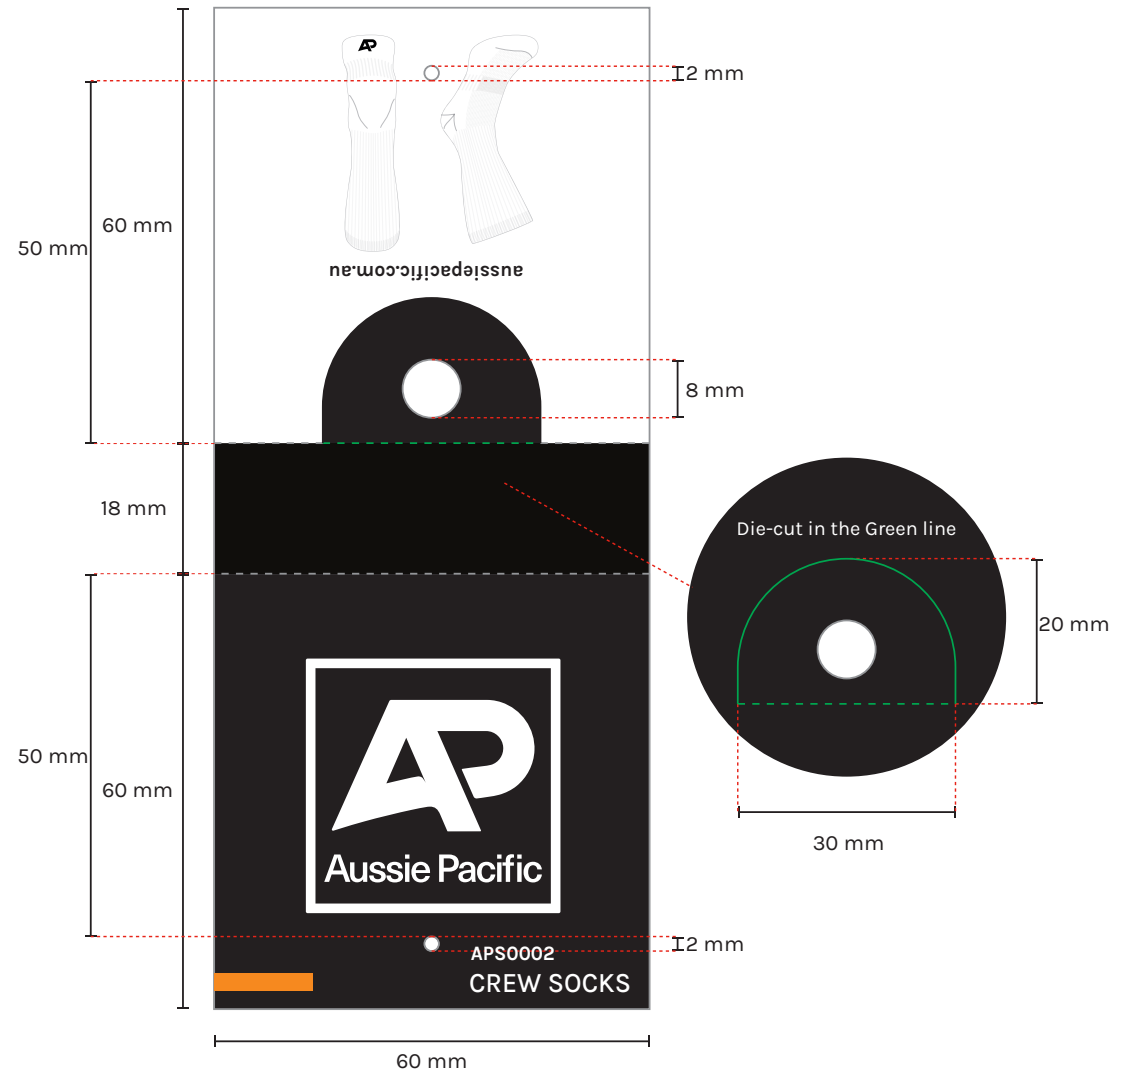

PINK
SP002

POSITION Sides

SIZE 80mmW x 52mmH

APPLICATION Knitted

SP002

POSITION Back

SIZE Size to fit

APPLICATION Knitted

PULL UP CUT OFF SOCKS - APSO006

SIZE 8-11

FABRIC COLOUR

DARK GREY
SP034

PINK
SP002

POSITION	Sides
SIZE	80mmW x 52mmH
APPLICATION	Knitted

SP002

LEFT VIEW

BACK

RIGHT VIEW

FABRIC
Silicon Gel
COLOUR
Clear

3 STANDARD DESIGNS AVAILABLE

* Extra costs

CODE: APGG001	CODE: APGG002	CODE: APGG003
		

**CUSTOM DESIGN GEL GRIPS ALSO AVAILABLE
SET UP FEE APPLY**

MATERIAL	
Paper	
COLOUR	
	CMYK 0 56 100 0
	PMS Black C
	White

* Extra costs

Front Side

Back Side

MATERIAL	
	Paper
COLOUR	
	CMYK 0 56 100 0
	PMS Black C
	White

* Extra costs

Front Side

Back Side

SIZES	KIDS SIZES		ADULT SIZES			
	XS	S	M	L	XL	2XL
	UK	8-11	12-2	3-6	7-10	10-13
AU / UK	9-12	13-3	2-8	8-11	11-14	14+