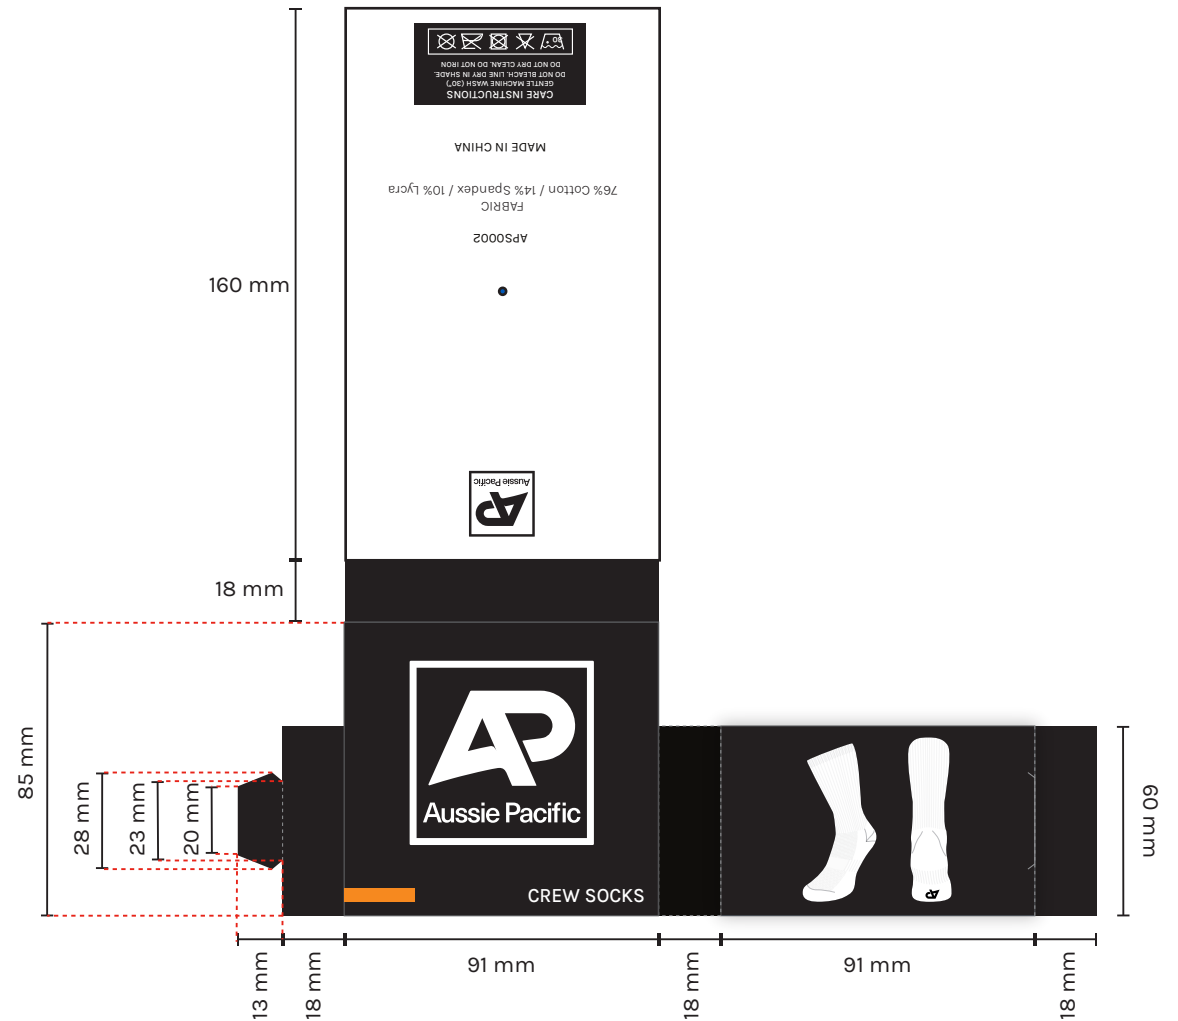

PINK
SP002

POSITION Sides

SIZE 80mmW x 52mmH

APPLICATION Knitted

SP002

POSITION Back

SIZE Size to fit

APPLICATION Knitted

* Extra costs

Front Side

Back Side

MATERIAL	
	Paper
COLOUR	
	CMYK 0 56 100 0
	PMS Black C
	White

* Extra costs

Front Side

Back Side

SIZES	KIDS SIZES		ADULT SIZES			
	XS	S	M	L	XL	2XL
	UK	8-11	12-2	3-6	7-10	10-13
AU / UK	9-12	13-3	2-8	8-11	11-14	14+